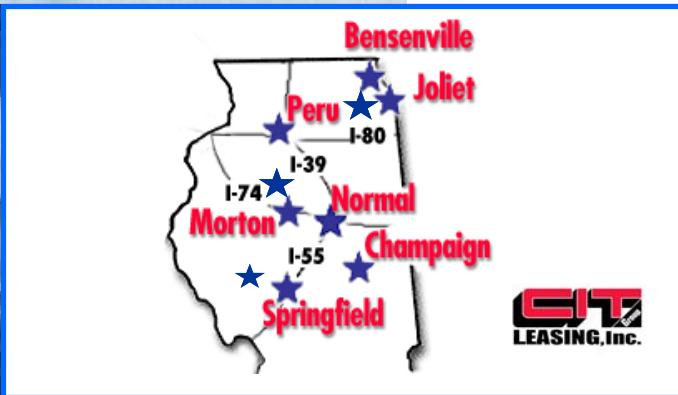

Our Rental & Leasing division provides:

- An experienced, committed staff of professionals: PacLease Management; Administration, Sales, and Maintenance
- 9 Convenient CIT locations throughout Illinois and a strong established, nationwide network
- Commitment of partnership with CIT dealership departments to offer preferred support of Rental and Leasing units: Service - Over 140 certified technicians, Parts - More that \$6 million in parts inventory on hand
- Customized Lease proposals, tailored to the specifications of our Customer's needs
- Short and Long Term Rental solutions
- Multiple Leasing Options Available
- 24 Hour Support with over 50,000 Preferred Vendors