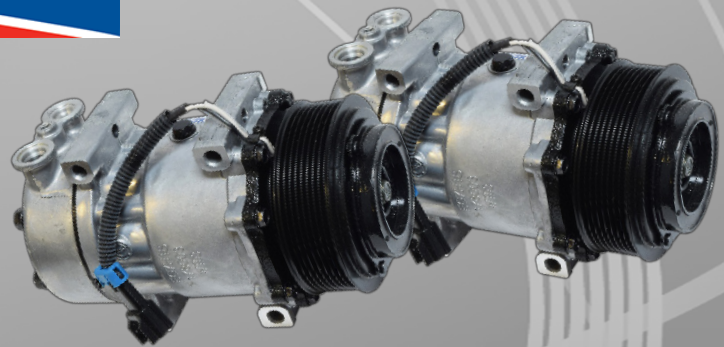

WWW.CITTRUCKS.COM

VALID 09/01/23 - 09/30/23

PARTS SPECIALS SEPTEMBER

HVAC

OR ASSY-R134A HD W/ FUSED CLUTCH
PART #F69-6003-121

\$329⁰⁰

VIEW ALL CURRENT PART SPECIALS ONLINE AT:
www.cittrucks.com/truck-parts/parts-specials/