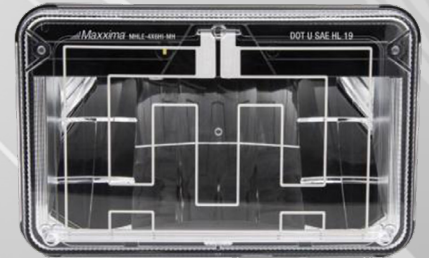

## HEATED LIGHTS

HEAD LAMP LOW BEAM  
MAXXHEAT HEATED LENS

4" x 6" **\$110<sup>00</sup>**  
PART #MHLE-4X6LO-MH

HEAD LAMP HIGH BEAM  
MAXXHEAT HEATED LENS

4" x 6" **\$110<sup>00</sup>**  
PART #MHLE-4X6HI-MH