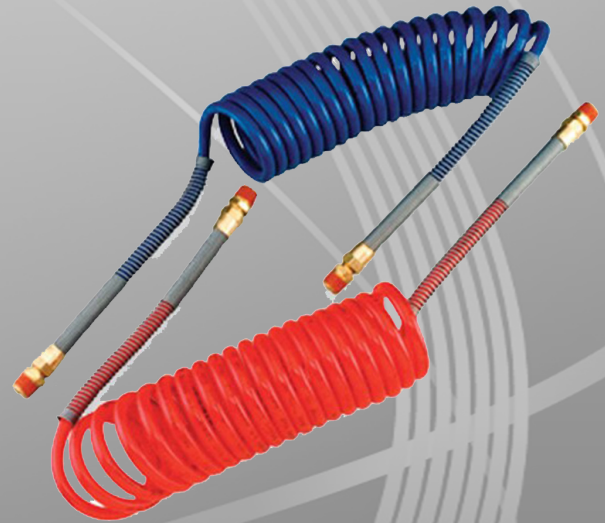

### VELVAC

15' COILED NYLON HOSE 40" LEAD SET

PART #022001

**\$36<sup>95</sup>**

15' COILED NYLON-EMR.14"LEAD

PART #022005

**\$17<sup>95</sup>**

15'COILED NYLON-SVC. 14" LEAD

PART #022008

**\$17<sup>95</sup>**

VIEW ALL CURRENT PART SPECIALS ONLINE AT:  
[www.cittrucks.com/truck-parts/parts-specials/](http://www.cittrucks.com/truck-parts/parts-specials/)

NORMAL  
PERU  
SPRINGFIELD  
MORTON  
CHAMPAIGN  
GRAYSLAKE  
PLEASANT PLAINS