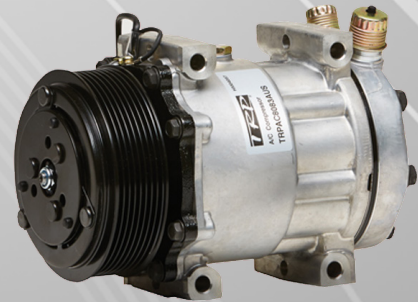

VIEW ALL CURRENT PART SPECIALS ONLINE AT:
www.cittrucks.com/truck-parts/parts-specials/

NORMAL PERU
SPRINGFIELD
MORTON
CHAMPAIGN
GRAYSLAKE
PLEASANT PLAINS

JOLIET
BENSENVILLE
TROY
MOKENA
ROCKFORD
FENTON

NORMAL PERU
SPRINGFIELD
MORTON
CHAMPAIGN
ROCKFORD

NORMAL SPRINGFIELD
ROCKFORD

ROCKFORD
GRAYSLAKE
PERU

PLEASANT PLAINS